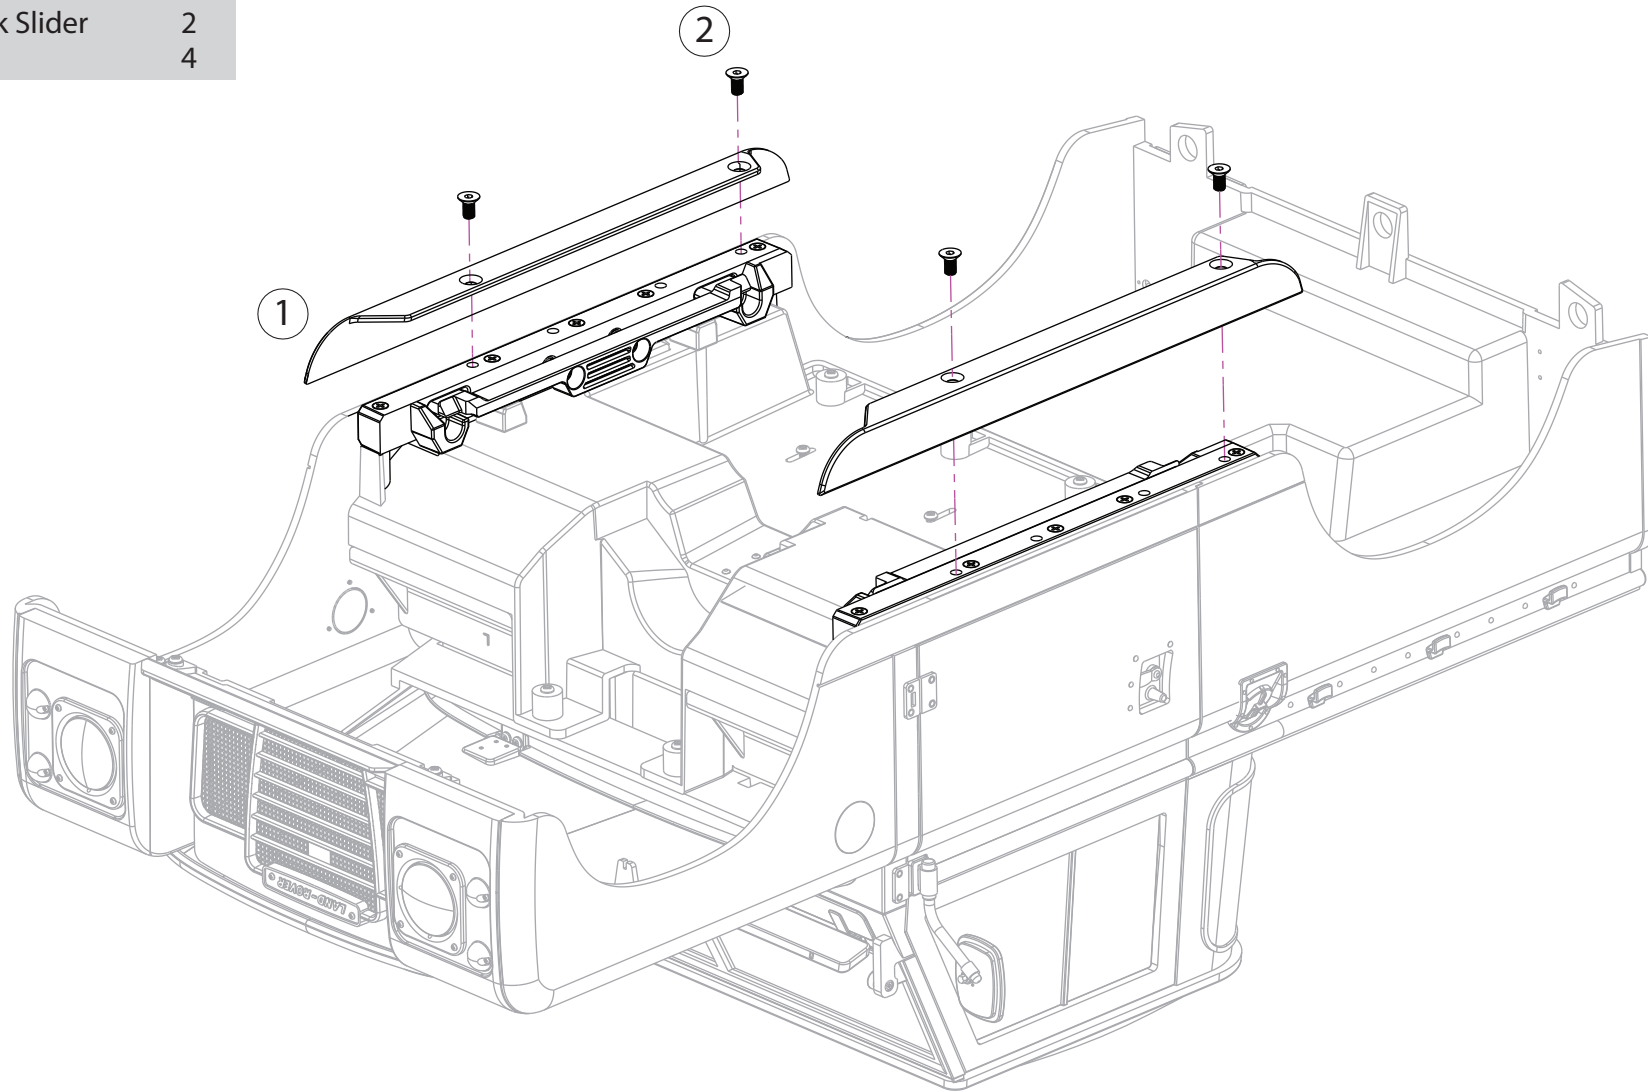

INSTALLATION MANUAL

| Parts Included: | Qty. |
|--------------------------|------|
| (1) Aluminum Rock Slider | 2 |
| (2) M3x6 CS | 4 |

Use the hardware provided to install the sliders to the quick release units as shown.